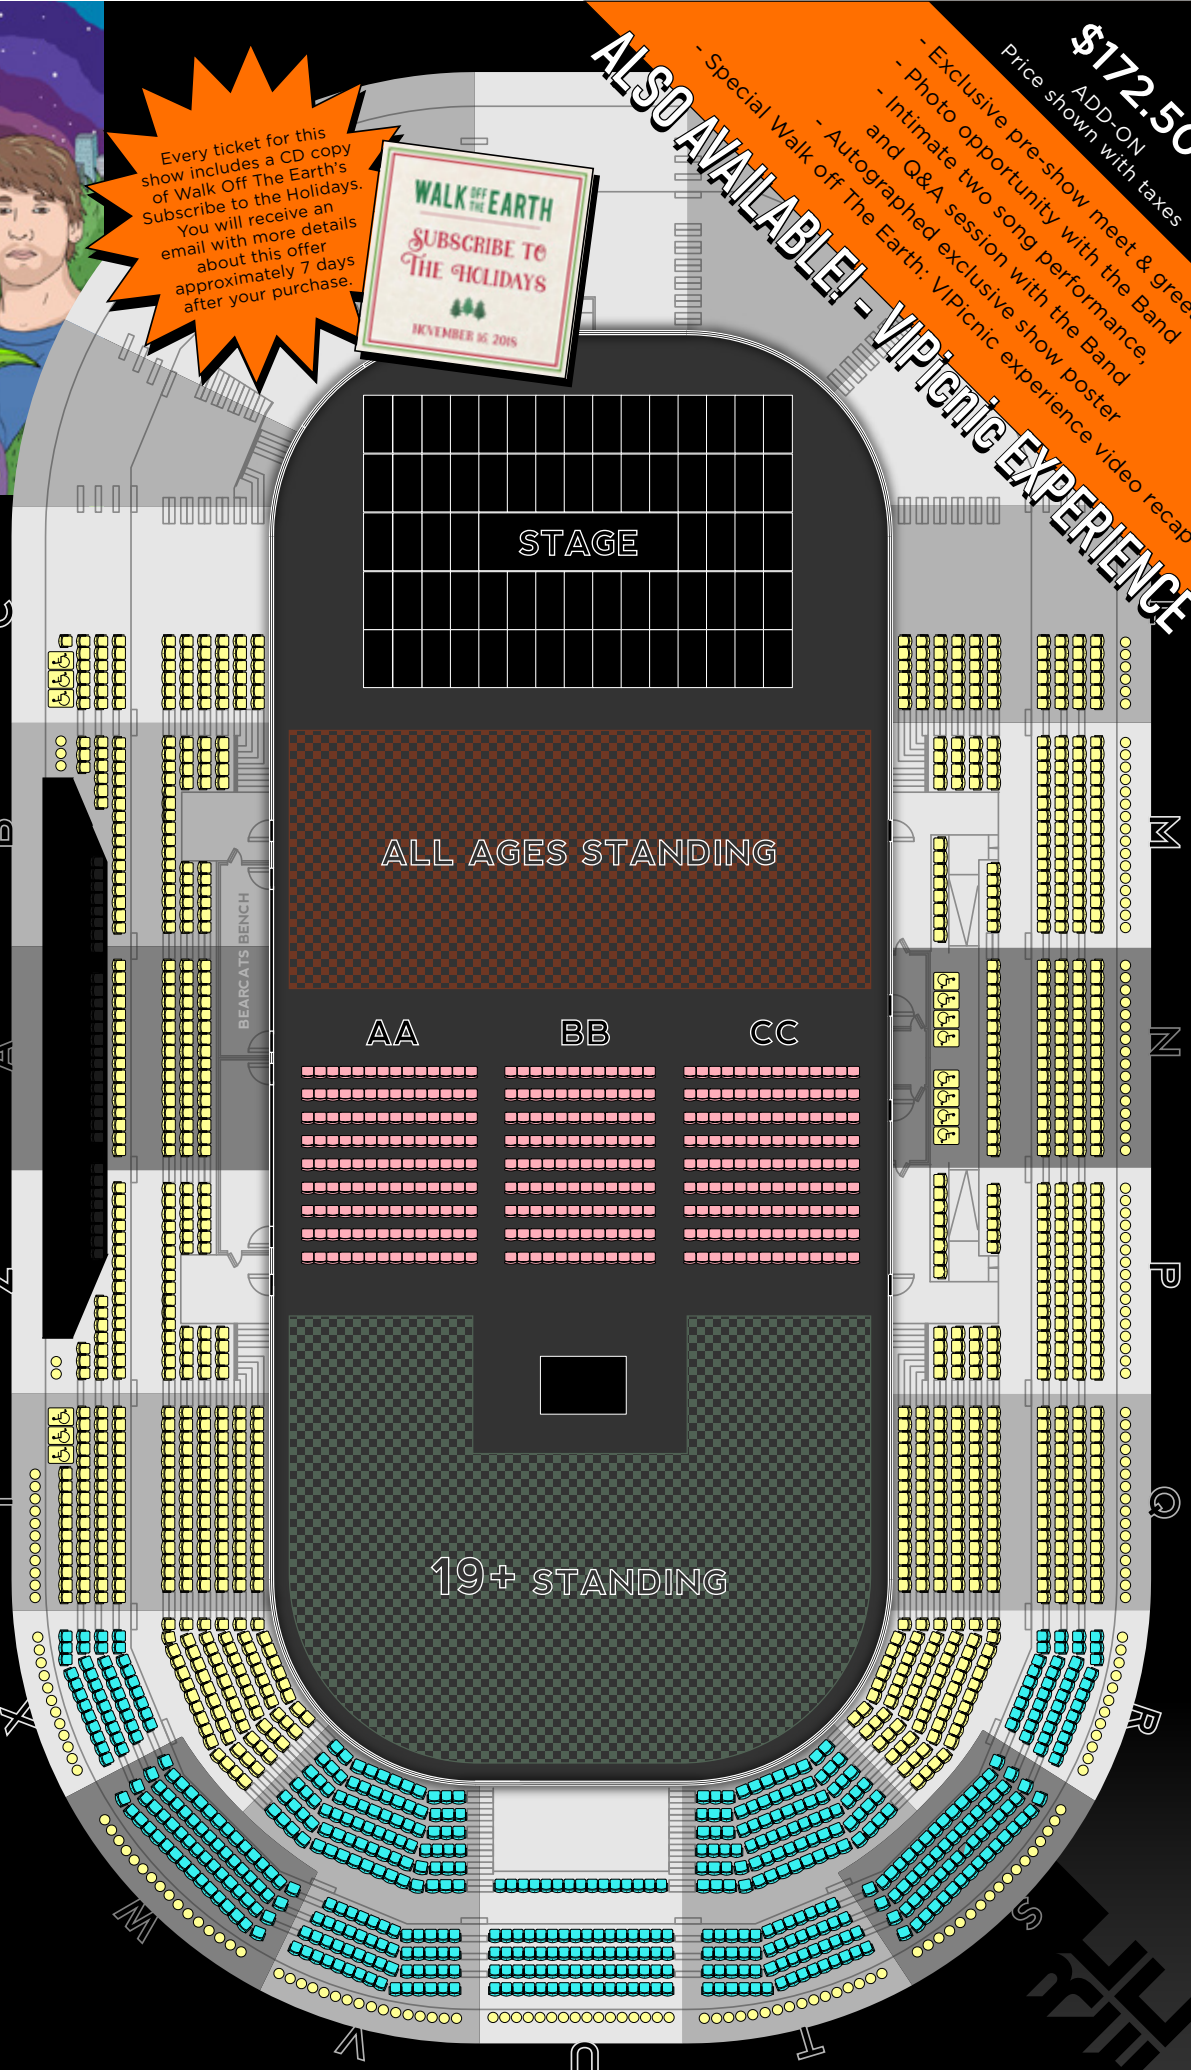

WALK OFF THE EARTH

FEB 9TH 2019
TRURO, NS
DOORS 7PM
SHOW 8PM
THERECC.CA

LICENCED + ALL AGES

P1	ALL AGES STANDING	\$95.72
P2	ALL AGES FLOOR SEAT	\$91.12
P2	19+ STANDING	\$91.12
P3	ALL AGES BOWL SEAT	\$84.22
P4	ALL AGES BOWL SEAT	\$72.72

Every ticket for this show includes a CD copy of Walk Off The Earth's *Subscribe to the Holidays*. You will receive an email with more details about this offer approximately 7 days after your purchase.

ALSO AVAILABLE! - VIPICNIC EXPERIENCE

ADD-ON Price shown with taxes **\$172.50**

- Exclusive pre-show meet & greet
- Photo opportunity with the Band
- Intimate two song performance, and Q&A session with the Band
- Autographed exclusive show poster
- Special Walk off The Earth: VIPicnic experience video recap